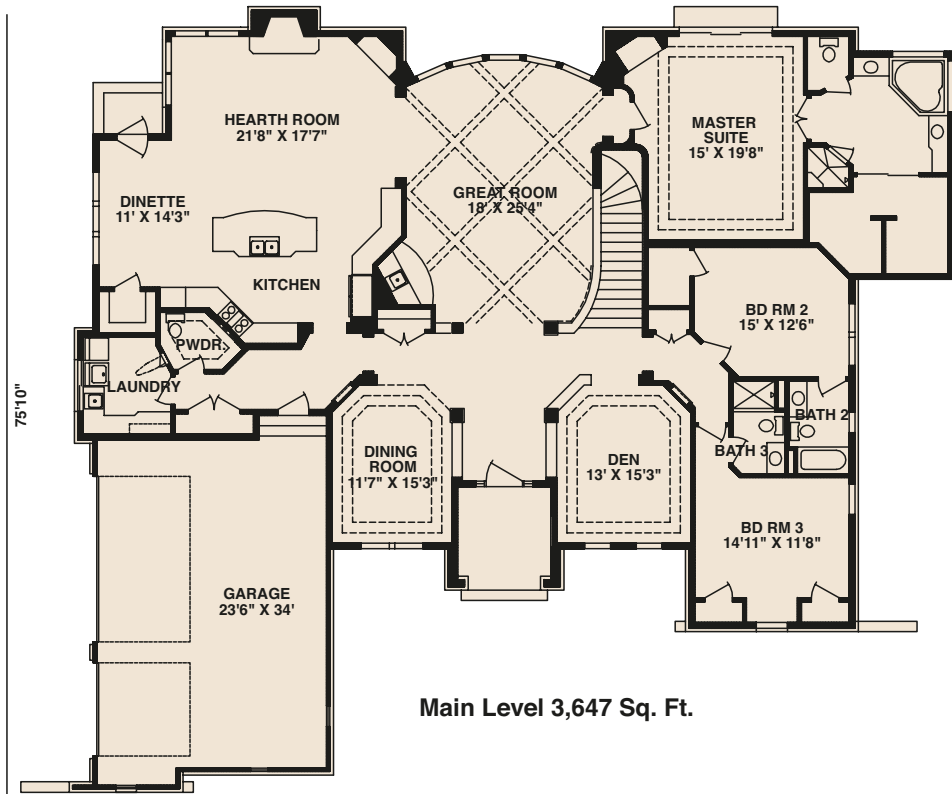

The impressive 8' tall front door opens to the foyer where luxury unfolds. Impressive views and dramatic ceiling lines capture your interest and draw you through this home to discover the many

creative details. From the stunning great room, you can enjoy panoramic views through the floor to ceiling windows and visual sight lines that allow you to see all the rooms from every turn. Whether you're looking for a state-of-the-art gourmet kitchen with a hearth room for enjoying cherished family time, an indulgent master suite to pamper yourself, or the innovation of a home theater, this amenity rich home is prepared to spark your imagination and impart a feeling of distinction.

Discover **The Art of Extraordinary Living** by designing your very own home by Chapel Hill.

FLOOR PLAN

90'

THE MONTEREY BASE PRICE

\$ _____
(Plus Lot, Lot Improvements,
Landscaping & Decorating)