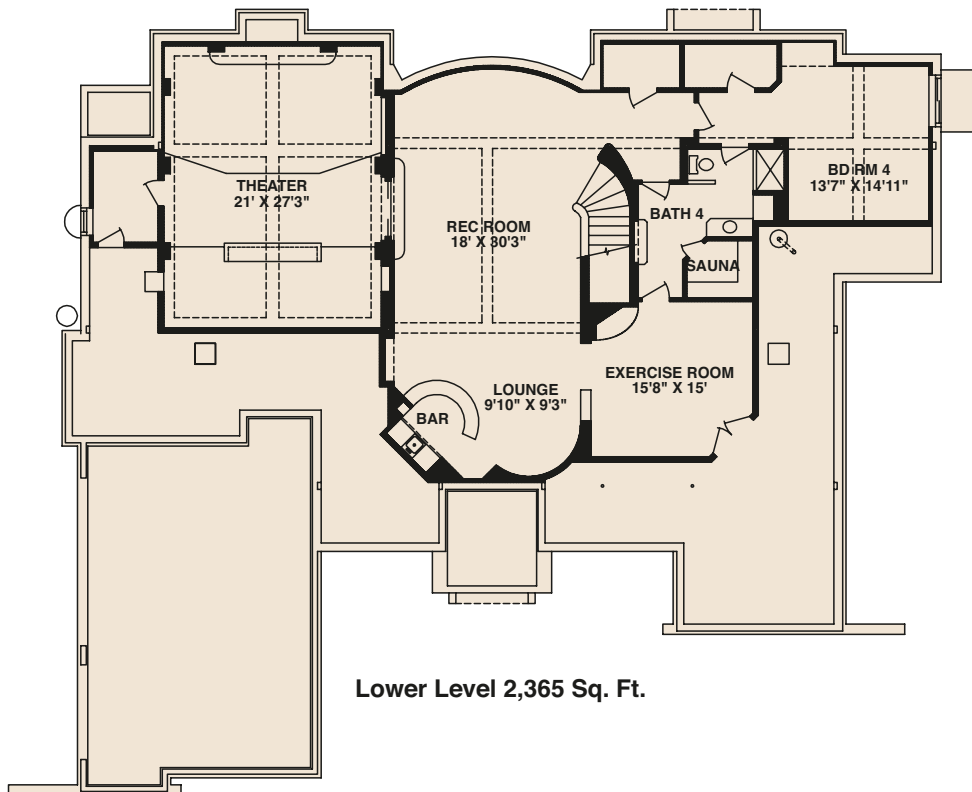

The impressive 8' tall front door opens to the foyer where luxury unfolds. Impressive views and dramatic ceiling lines capture your interest and draw you through this home to discover the many

creative details. From the stunning great room, you can enjoy panoramic views through the floor to ceiling windows and visual sight lines that allow you to see all the rooms from every turn. Whether you're looking for a state-of-the-art gourmet kitchen with a hearth room for enjoying cherished family time, an indulgent master suite to pamper yourself, or the innovation of a home theater, this amenity rich home is prepared to spark your imagination and impart a feeling of distinction.

Discover **The Art of Extraordinary Living** by designing your very own home by Chapel Hill.

FLOOR PLAN

90'

THE MONTEREY BASE PRICE

\$ _____
(Plus Lot, Lot Improvements,
Landscaping & Decorating)